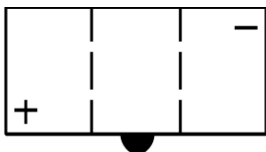

Yuasa Technical Data Sheet

Yuasa 6N12A-2C - Conventional 6 Volt Battery

Performance

Voltage	6
Capacity (10-hour)	12Ah
Capacity (20-hour)	12.6Ah

Dimensions ($\pm 2\text{mm}$)

Length	156mm
Width	57mm
Height	116mm

Weights & Measures

Mean Weight with Acid	2kg
Acid Volume	0.5l

Technology

Technology	Cast Sb/Sb
Separator	Reinforcing fiber+Glass Fiber

Cell Assembly Layout

Terminal Type - 9

Data Sheet generated on 20/03/2024 - E&OE