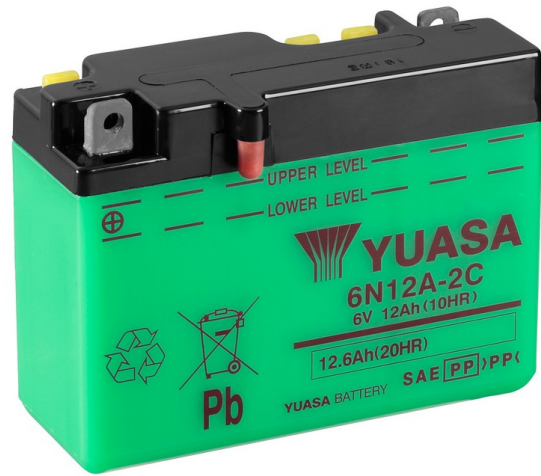

Yuasa Technical Data Sheet

Yuasa 6N12A-2C - Conventional 6 Volt Battery

Performance

Voltage	6
Capacity (10-hour)	12Ah
Capacity (20-hour)	12.6Ah

Dimensions ($\pm 2\text{mm}$)

Length	156mm
Width	57mm
Height	116mm

Weights & Measures

Mean Weight with Acid	2kg
Acid Volume	0.5l

Technology

Technology	Cast Sb/Sb
Separator	Reinforcing fiber+Glass Fiber

Cell Assembly Layout

Terminal Type - 9

Data Sheet generated on 20/03/2024 - E&OE