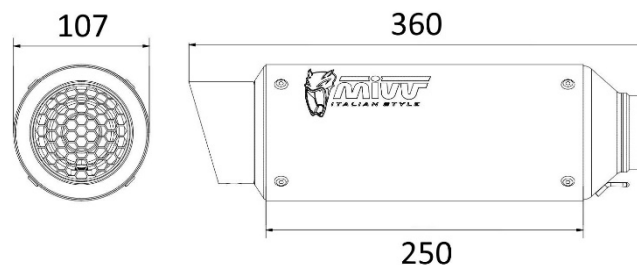

Technical specifications

GP PRO BLACK

Characteristics

Body material	Black steel
Front end cap material	Stainless steel
Rear end cap material	Stainless steel
Material of the inside of the silencer	Stainless steel
Link pipe material	Stainless steel
Type of attachment to the frame	Stainless steel screwed bracket
Total body length (mm)	250 mm
Internal diameter of the silencer coupling (mm)	Ø 55
Presence of dB-Killer	Yes
Silencer weight	2,03 kg