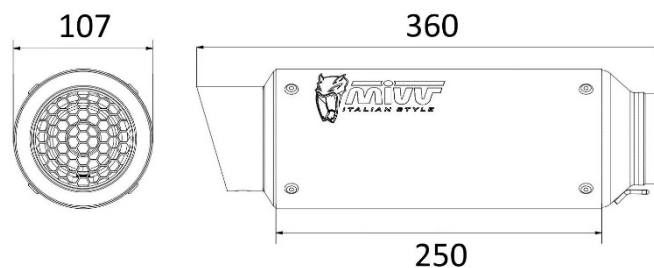

### Characteristics

Body material	Black steel
Front end cap material	Stainless steel
Rear end cap material	Stainless steel
Material of the inside of the silencer	Stainless steel
Link pipe material	Stainless steel
Type of attachment to the frame	Stainless steel screwed bracket
Total body length (mm)	250 mm
Internal diameter of the silencer coupling (mm)	Ø 65
Presence of dB-Killer	Yes
Silencer weight	2,03 kg