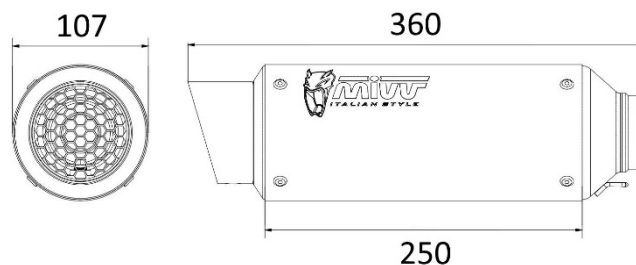

Technical specifications

GP PRO CARBON

Characteristics

Body material	Carbon
Front end cap material	Stainless steel
Rear end cap material	Stainless steel
Material of the inside of the silencer	Stainless steel
Link pipe material	Stainless steel
Type of attachment to the frame	Stainless steel screwed bracket
Total body length (mm)	250 mm
Internal diameter of the silencer coupling (mm)	Ø 55
Presence of dB-Killer	Yes
Silencer weight	1,62 kg