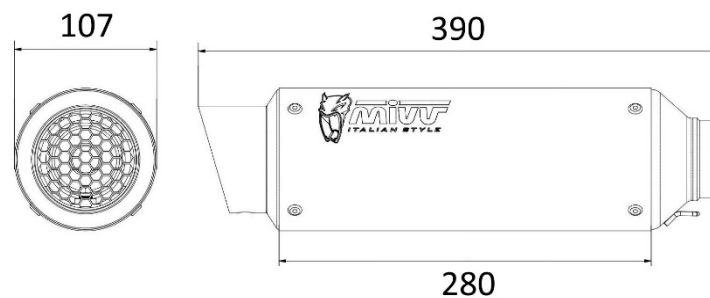

Technical specifications

GP PRO BLACK

Characteristics

Body material	Black steel
Front end cap material	Stainless steel
Rear end cap material	Stainless steel
Material of the inside of the silencer	Stainless steel
Link pipe material	Stainless steel
Type of attachment to the frame	Stainless steel screwed bracket
Total body length (mm)	280 mm
Internal diameter of the silencer coupling (mm)	Ø 55
Presence of dB-Killer	Yes
Silencer weight	2,10 kg