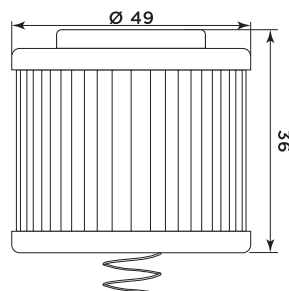

Y4020

268540