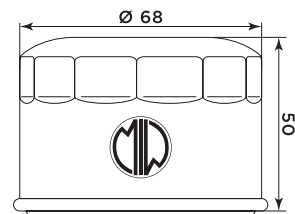

Y4011

268147