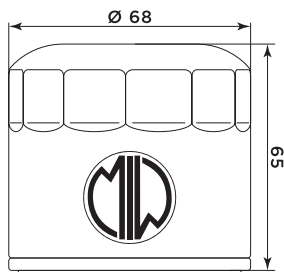

T23001

268191