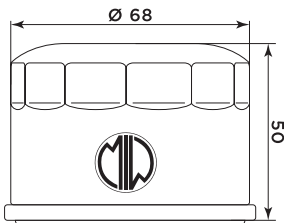

Y4016

268985