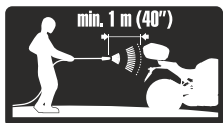

MAXIMUM SPEED, CHECK LOCAL LAWS.

ALWAYS SECURE AND LOCK PRODUCTS.

ONLY USE RECOMMENDED CLEANING PRODUCTS.

CASES ARE NOT DESIGNED TO PROTECT FRAGILE OBJECTS.

1 M. MINIMUM DISTANCE WITH POWER WASHER.

OPEN

CLOSE