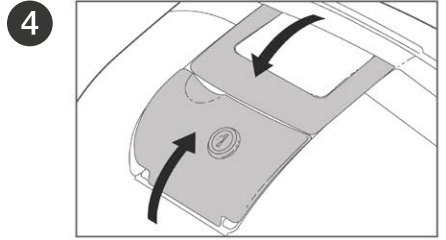

ASSEMBLY

RELEASE

TOP CASE SUPPORT ASSEMBLY

USE TOP CASE PARTS

#	Piece	Quantity
1	Clip	4
2	Screw M6x40	4
3	Plastic spacer	4
4	Ø6 Washer M6	4
5	Nut M6	4
6	Screw M6x30	4

SHAD Top Master*

USE FITTING KIT PARTS

#	Piece	Quantity
7	Metal spacer	4
8	Screw M8x20	4
9	Washer M8	4
10	Nut M8	4