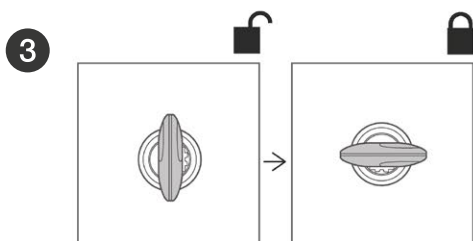

ASSEMBLY

RELEASE

TOP CASE SUPPORT ASSEMBLY

USE TOP CASE PARTS

#	Piece	Quantity
1	Clip	4
2	Screw M6x40	4
3	Plastic spacer	4
4	Ø6 Washer M6	4
5	Nut M6	4
6	Screw M6x30	4

SHAD Top Master*

USE FITTING KIT PARTS

#	Piece	Quantity
7	Metal spacer	4
8	Screw M8x20	4
9	Washer M8	4
10	Nut M8	4