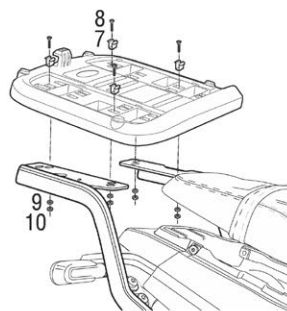

ASSEMBLY

RELEASE

TOP CASE SUPPORT ASSEMBLY

USE TOP CASE PARTS

#	Piece	Quantity
1	Clip	4
2	Screw M6x40	4
3	Plastic spacer	4
4	Ø6 Washer M6	4
5	Nut M6	4
6	Screw M6x30	4

SHAD Top Master*

USE FITTING KIT PARTS

#	Piece	Quantity
7	Metal spacer	4
8	Screw M8x20	4
9	Washer M8	4
10	Nut M8	4

SHAD Top Master*

SHAD Top Master*

! CHECK BIKE COMPATIBILITY
WWW.SHAD.ES *

ACCESSORIES

INNER BAG
Ref. X0IB00

X 35 Y 50 Z 21 (cm)

BACK REST
Ref. D0RI60

LIGHT
Ref. D0B40KL