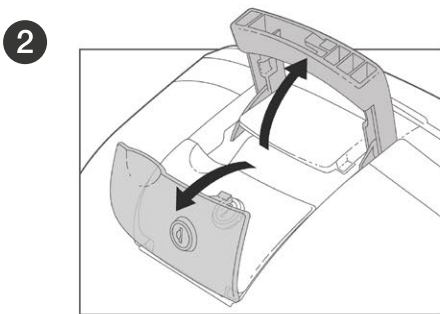

ASSEMBLY

RELEASE

TOP CASE SUPPORT ASSEMBLY

USE TOP CASE PARTS

#	Piece	Quantity
1	Clip	4
2	Screw M6x40	4
3	Plastic spacer	4
4	Ø6 Washer M6	4
5	Nut M6	4
6	Screw M6x30	4

SHAD Top Master*

USE FITTING KIT PARTS

#	Piece	Quantity
7	Metal spacer	4
8	Screw M8x20	4
9	Washer M8	4
10	Nut M8	4