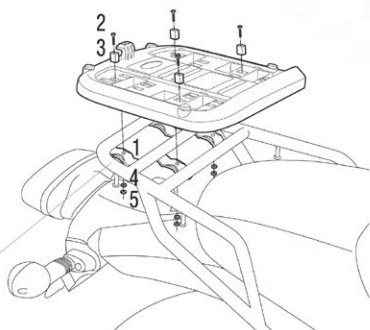

ASSEMBLY

RELEASE

TOP CASE SUPPORT ASSEMBLY

USE TOP CASE PARTS

#	Piece	Quantity
1	Clip	4
2	Screw M6x40	4
3	Plastic spacer	4
4	Ø6 Washer M6	4
5	Nut M6	4
6	Screw M6x30	4

SHAD Top Master*

USE FITTING KIT PARTS

#	Piece	Quantity
7	Metal spacer	4
8	Screw M8x20	4
9	Washer M8	4
10	Nut M8	4

SHAD Top Master*

SHAD Top Master*

! CHECK BIKE COMPATIBILITY
WWW.SHAD.ES *

ACCESSORIES

INNER BAG
Ref. X0IB00

X 35 Y 50 Z 21 (cm)

BACK REST
Ref. D0RI60

LIGHT
Ref. D0B40KL