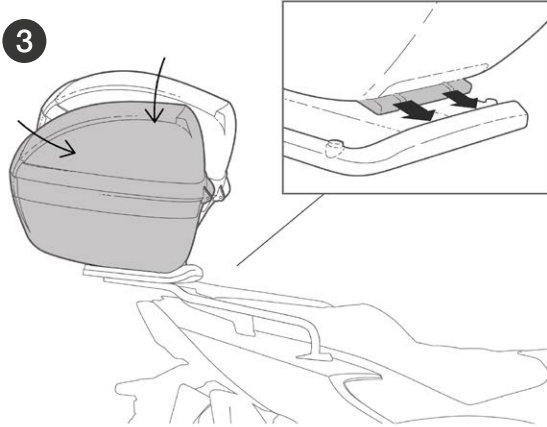

ASSEMBLY

RELEASE

TOP CASE SUPPORT ASSEMBLY

USE TOP CASE PARTS

#	Piece	Quantity
1	Clip	4
2	Screw M6x40	4
3	Plastic spacer	4
4	Ø6 Washer M6	4
5	Nut M6	4
6	Screw M6x30	4

SHAD Top Master*

USE FITTING KIT PARTS

#	Piece	Quantity
7	Metal spacer	4
8	Screw M8x20	4
9	Washer M8	4
10	Nut M8	4