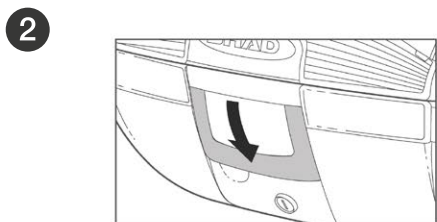

ASSEMBLY

RELEASE

TOP CASE SUPPORT ASSEMBLY

USE TOP CASE PARTS

#	Piece	Quantity
1	Clip	4
2	Screw M6x40	4
3	Plastic spacer	4
4	Ø6 Washer M6	4
5	Nut M6	4
6	Screw M6x30	4

SHAD Top Master*

USE FITTING KIT PARTS

#	Piece	Quantity
7	Metal spacer	4
8	Screw M8x20	4
9	Washer M8	4
10	Nut M8	4