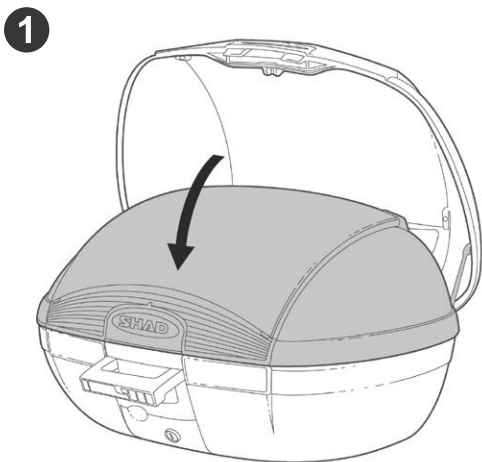

ASSEMBLY

RELEASE

TOP CASE SUPPORT ASSEMBLY

USE TOP CASE PARTS

#	Piece	Quantity
1	Clip	4
2	Screw M6x40	4
3	Plastic spacer	4
4	Ø6 Washer M6	4
5	Nut M6	4
6	Screw M6x30	4

SHAD Top Master*

USE FITTING KIT PARTS

#	Piece	Quantity
7	Metal spacer	4
8	Screw M8x20	4
9	Washer M8	4
10	Nut M8	4