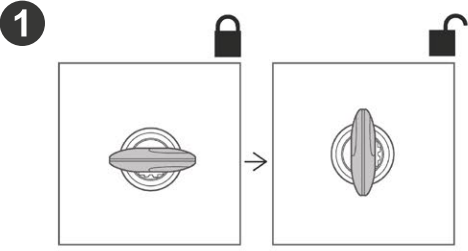

ASSEMBLY

RELEASE

TOP CASE SUPPORT ASSEMBLY

USE TOP CASE PARTS

#	Piece	Quantity
1	Clip	4
2	Screw M6x40	4
3	Plastic spacer	4
4	Ø6 Washer M6	4
5	Nut M6	4
6	Screw M6x30	4

SHAD Top Master*

USE FITTING KIT PARTS

#	Piece	Quantity
7	Metal spacer	4
8	Screw M8x20	4
9	Washer M8	4
10	Nut M8	4