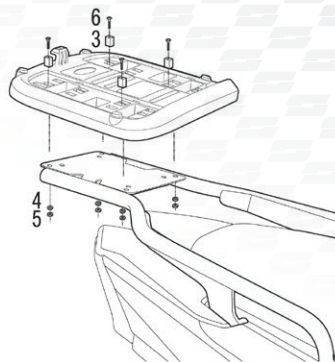

ASSEMBLY

RELEASE

TOP CASE SUPPORT ASSEMBLY

USE TOP CASE PARTS

#	Piece	Quantity
1	Clip	4
2	Screw M6x40	4
3	Plastic spacer	4
4	Ø6 Washer M6	4
5	Nut M6	4
6	Screw M6x30	4

SHAD Top Master*

USE FITTING KIT PARTS

#	Piece	Quantity
7	Metal spacer	4
8	Screw M8x20	4
9	Washer M8	4
10	Nut M8	4

SHAD Top Master*

SHAD Top Master*

! CHECK BIKE COMPATIBILITY
WWW.SHAD.ES *

ACCESSORIES

INNER BAG
Ref. X0IB00

X 35 Y 50 Z 21 (cm)

BACK REST
Ref. D0RI60

LIGHT
Ref. D0B40KL