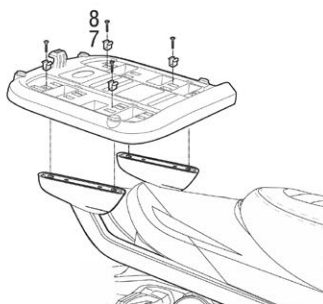

ASSEMBLY

RELEASE

TOP CASE SUPPORT ASSEMBLY

USE TOP CASE PARTS

#	Piece	Quantity
1	Clip	4
2	Screw M6x40	4
3	Plastic spacer	4
4	Ø6 Washer M6	4
5	Nut M6	4
6	Screw M6x30	4

SHAD Top Master*

USE FITTING KIT PARTS

#	Piece	Quantity
7	Metal spacer	4
8	Screw M8x20	4
9	Washer M8	4
10	Nut M8	4

SHAD Top Master*

SHAD Top Master*

! CHECK BIKE COMPATIBILITY
WWW.SHAD.ES *

ACCESSORIES

INNER BAG
Ref. X0IB00

X 35 Y 50 Z 21 (cm)

BACK REST
Ref. D0RI60

LIGHT
Ref. D0B40KL