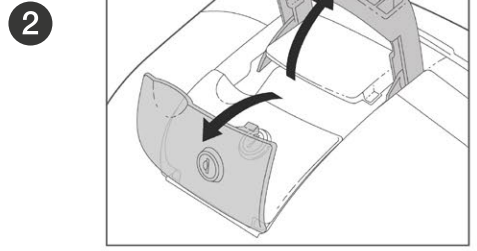

ASSEMBLY

RELEASE

TOP CASE SUPPORT ASSEMBLY

USE TOP CASE PARTS

#	Piece	Quantity
1	Clip	4
2	Screw M6x40	4
3	Plastic spacer	4
4	Ø6 Washer M6	4
5	Nut M6	4
6	Screw M6x30	4

SHAD Top Master*

USE FITTING KIT PARTS

#	Piece	Quantity
7	Metal spacer	4
8	Screw M8x20	4
9	Washer M8	4
10	Nut M8	4