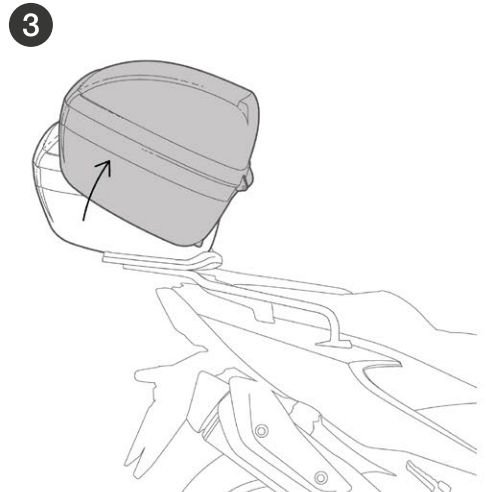

ASSEMBLY

RELEASE

TOP CASE SUPPORT ASSEMBLY

USE TOP CASE PARTS

#	Piece	Quantity
1	Clip	4
2	Screw M6x40	4
3	Plastic spacer	4
4	Ø6 Washer M6	4
5	Nut M6	4
6	Screw M6x30	4

SHAD Top Master*

USE FITTING KIT PARTS

#	Piece	Quantity
7	Metal spacer	4
8	Screw M8x20	4
9	Washer M8	4
10	Nut M8	4